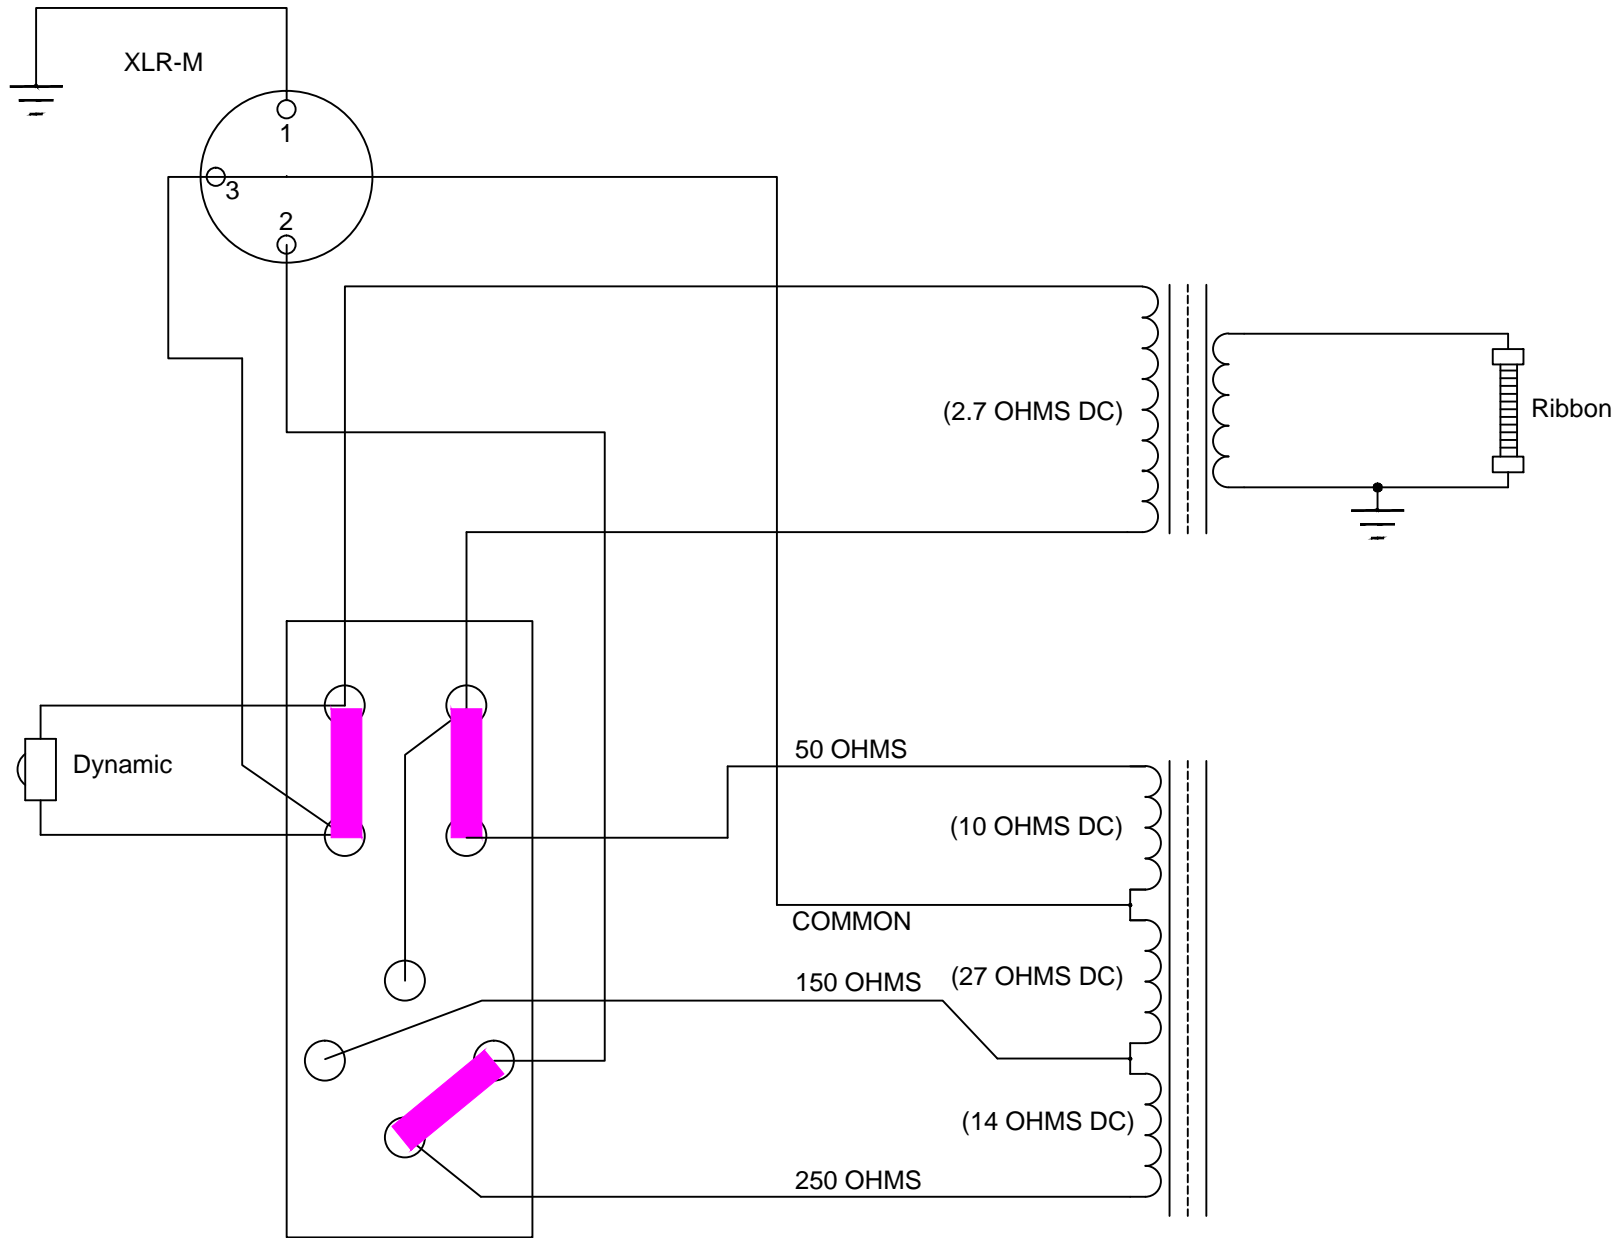

American DR 330 Schematic

8/23/2011 ED

SHOWN STRAPPED FOR RIBBON ONLY, 250 OHMS